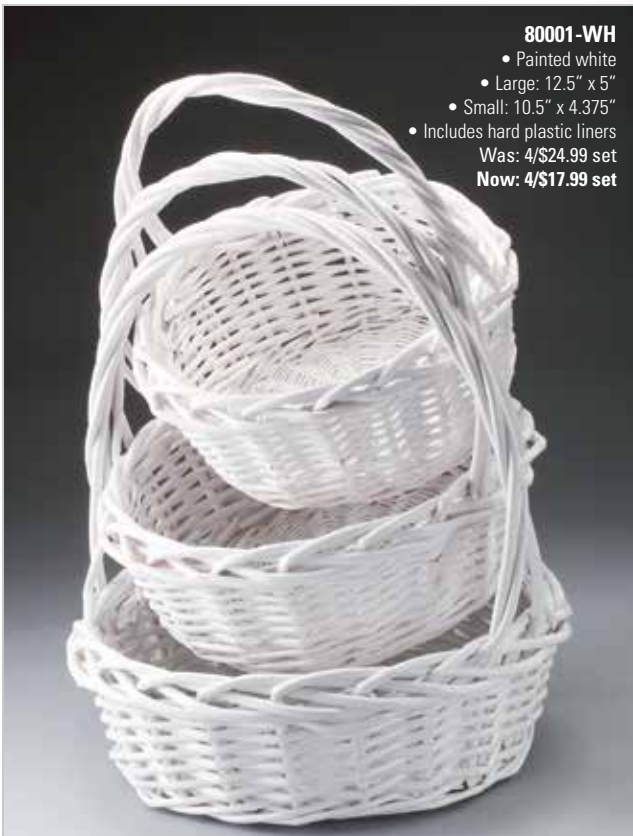

## 80003-BUFF

- Large: 12" x 10" x 4.75"
  - Small: 9.5" x 7.875" x 3.875"
- Includes hard plastic liners

Was: 4/\$24.99 set  
Now: 4/\$17.99 set

## 80001-NAT

- Large: 12.5" x 5"
- Small: 10.5" x 4.375"
- Includes hard plastic liners

Was: 4/\$24.99 set  
Now: 4/\$17.99 set

## 80001-ST

- Large: 12.5" x 5"
- Small: 10.5" x 4.375"
- Includes hard plastic liners

Was: 4/\$24.99 set  
Now: 4/\$17.99 set